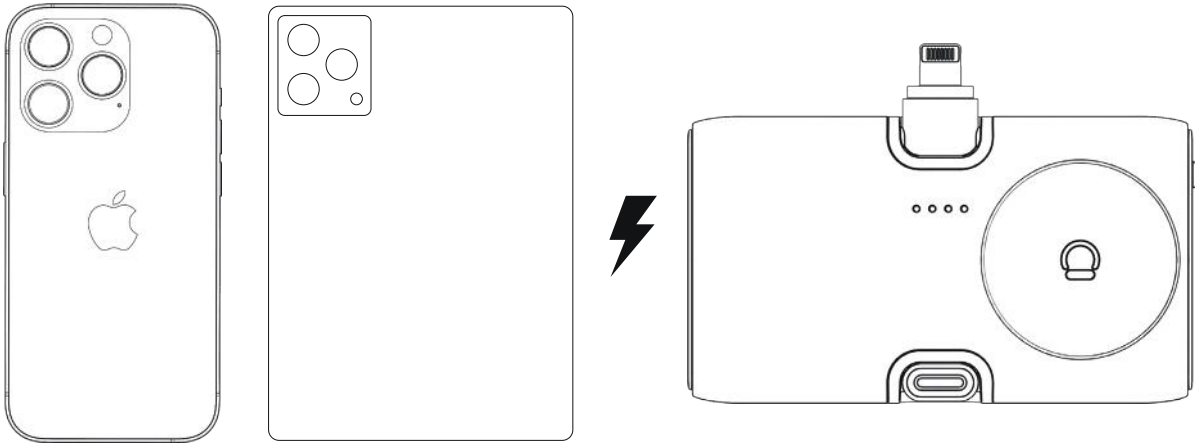

It supports all iPhone devices, iPods, and iPads that use the Lightning interface, ensuring compatibility and convenience for Apple users.