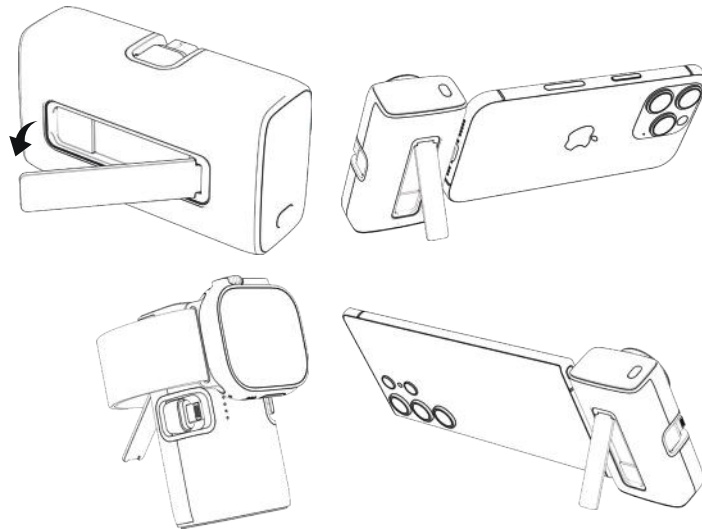

Adjustable Stand

Deploy the back support and customize the stand's angle to meet your specific operational requirements.

Note: To maintain the stability of the device support, it is recommended to position the product upright. This ensures optimal performance and safety.