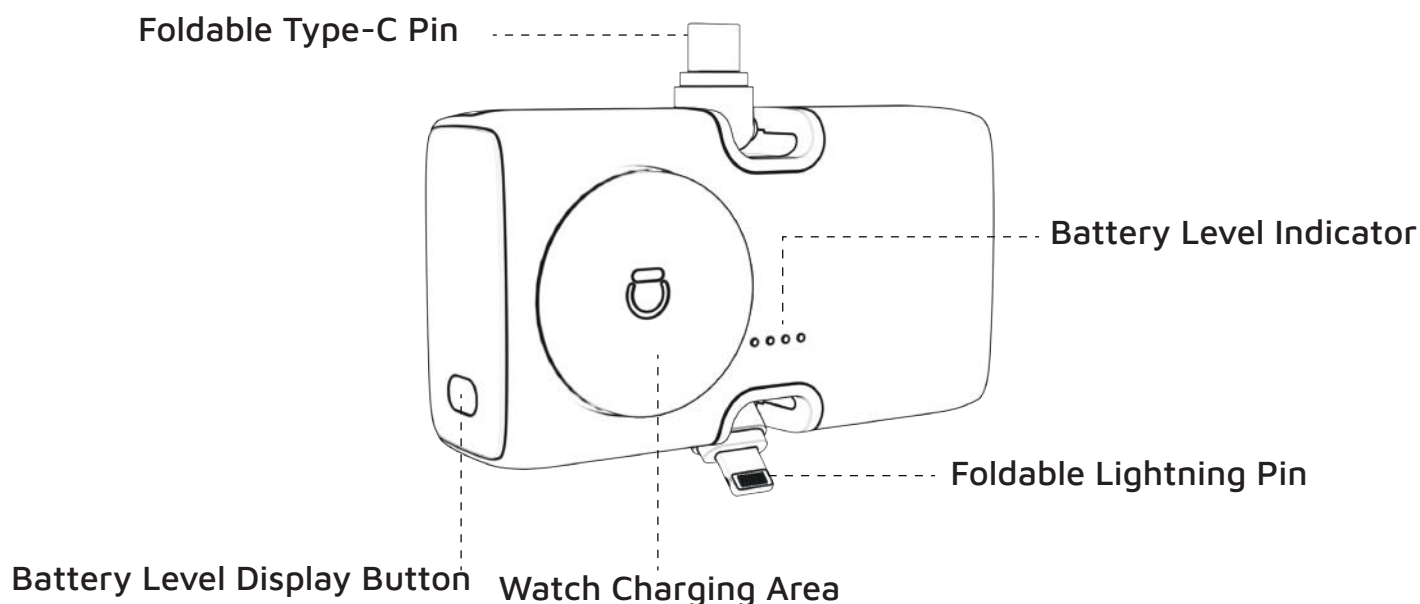

Before installing and using the product, please carefully read this User Manual to guarantee correct usage and keep it secure for future reference.

Features

1. The power bank features the advanced Power Delivery technology, supporting up to 20W for rapid and efficient charging.
2. Provides easy access and secure connections, ensuring seamless compatibility with a broad array of devices.
3. Features a high-quality rubber coating that guards against scratches, impacts, and daily wear, maintaining the device in pristine condition.
4. Optimizes power management for efficient energy transfer, significantly reducing the charging duration.
5. Offers hassle-free charging for iWatch with an integrated wireless charging capability.
6. Monitor the battery status effortlessly with the vivid and clear LED display.
7. Delivers robust support for your device, ideal for hands-free viewing, working, or reading while charging.

Schematic View