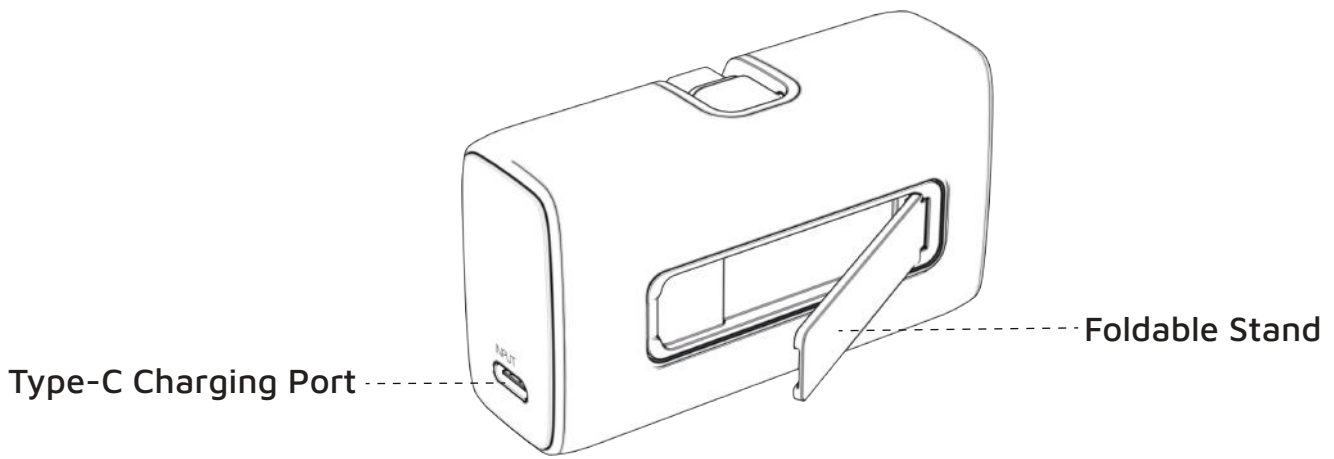

Charging Other Devices

1. Lightning Port