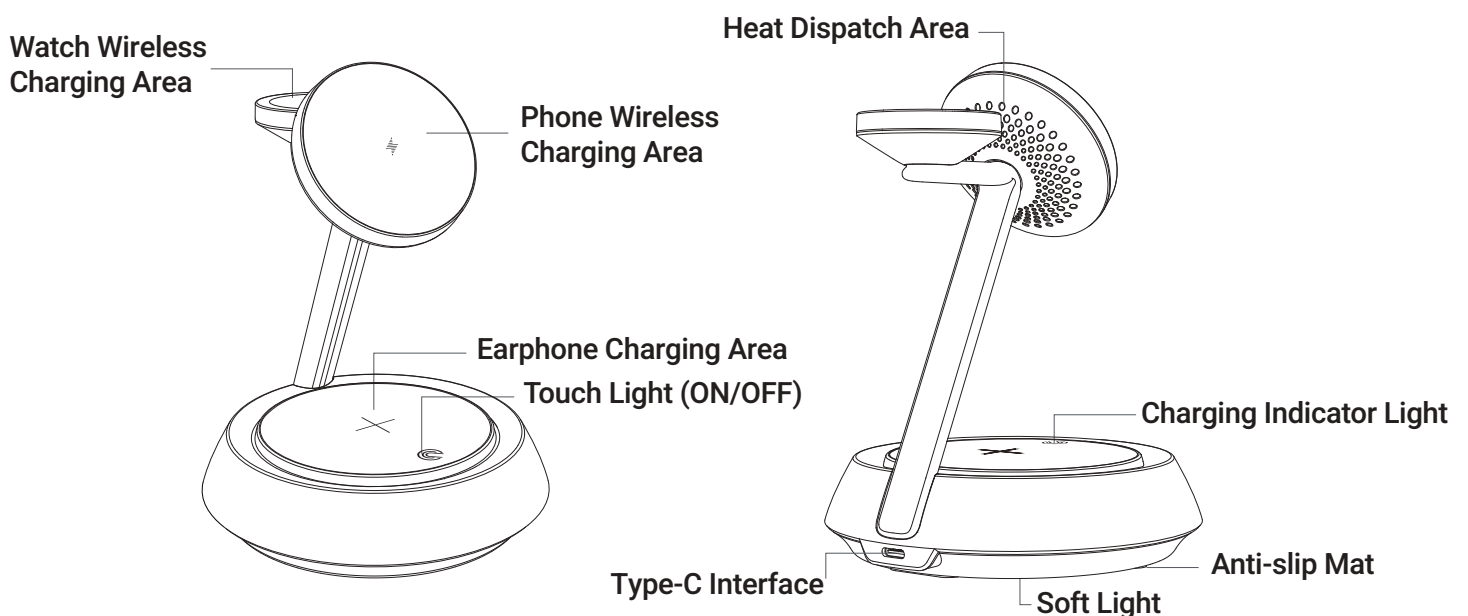

Features

- 1. No Interference:** The charger is designed so that multiple devices can charge simultaneously without any interference between them.
- 2. All-in-One Charging:** It supports simultaneous charging for smartphones, watches, and earbuds, making it a versatile charging solution.
- 3. Precise Positioning:** Utilizes a precise magnetic alignment with an N52 magnet module to ensure optimal charging efficiency.
- 4. Soft Touch Button:** Features a night LED light which can be controlled by a soft touch button, creating a warm and comfortable environment.
- 5. Intelligent Adaptation:** This charger intelligently adapts to different devices, offering powerful compatibility and supports the entire series of iPhone, Apple Watch, and AirPods.

Package Contents

3 In 1 Desktop Wireless Charger *1

Type-C Charging Cable *1

Schematic View

Instructions for Use

- 1. Powering the Device:** Connect the power supply to activate the product.
- 2. Positioning Your Devices:** Place your phone, earphone, or watch in the designated charging area to begin charging.

LED Indicator

Green light on: Standby status. 

Green light breathing: Indicates wireless charging of mobile phone.

Green light flashing: Foreign object detected. 

The light will flash rapidly for 5 seconds before turning off.