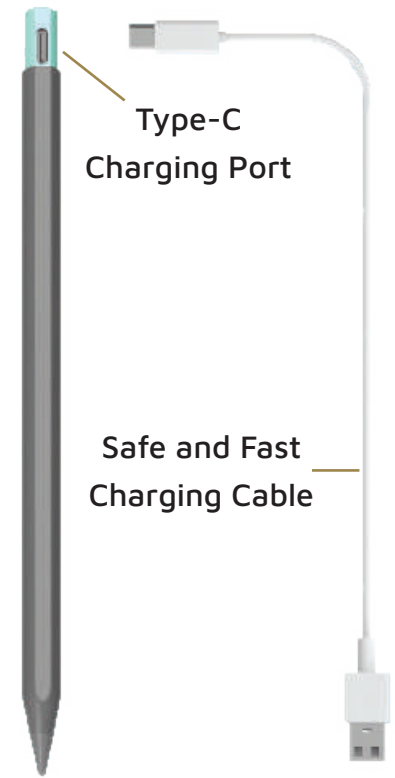

Charging

The innovative new clip, featuring a hidden charging port, has been seamlessly integrated into a traditional pop-up structure for enhanced usability. This product supports fast charging. The battery boasts a robust working time of 10 hours on continuous use, complemented by a 5-minute automatic sleep feature to conserve power. Should the battery deplete, a quick 5-minute charge provides 2.5 hours of usage. Additionally, it offers an impressive standby time of six months.

LED Indicator Guide

Function	LED Status
Device is in Use	ON
Charging	Flashing Slowly
Power Level is above 50 %.	ON
Power level is between 10 % and 50 %.	Flashing
Power level is below 10 %.	OFF
Charging Completed.	Flashing Slowly
The device is powered while charging.	ON