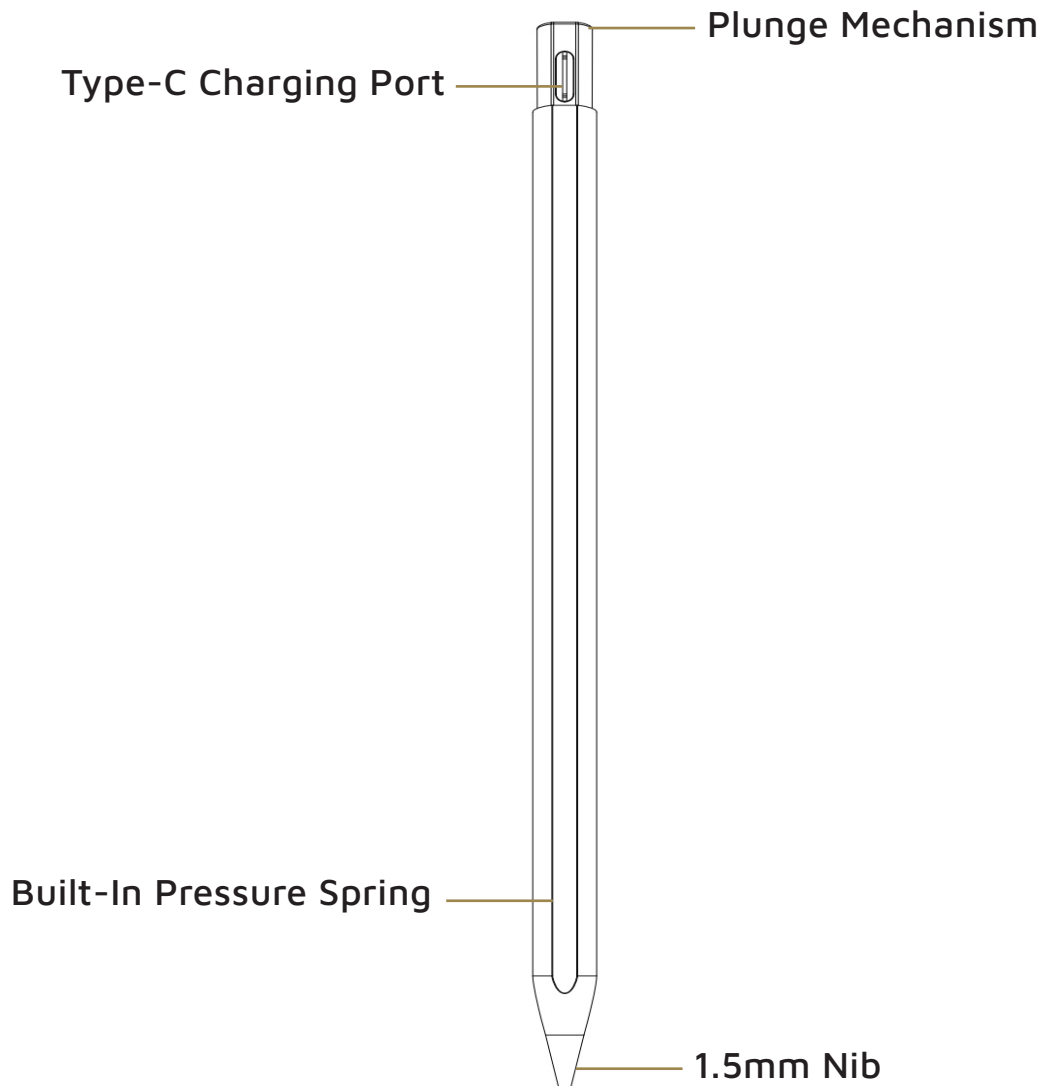

Schematic View