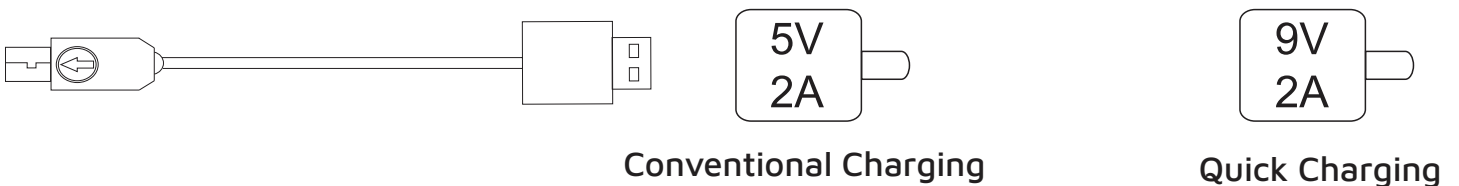

Specifications

Product Name	Levelo POWERDECK 3 In 1 Wireless Charging Mouse & Writing Pad
SKU	LVLDPMPGY
Material	PU Leather
Charging Interface	Type-C
Input Voltage	DC 5.0V/2.0A, 9.0V/2.1A
Wireless Output	15W/10W/7.5W/5W
Transmission Distance	≤5mm
Efficiency	≥75 %

Instructions for Use

1. Connect the USB cable to the wall charger as illustrated below.

2. Connect the USB cable to the power interface as shown in the diagram.