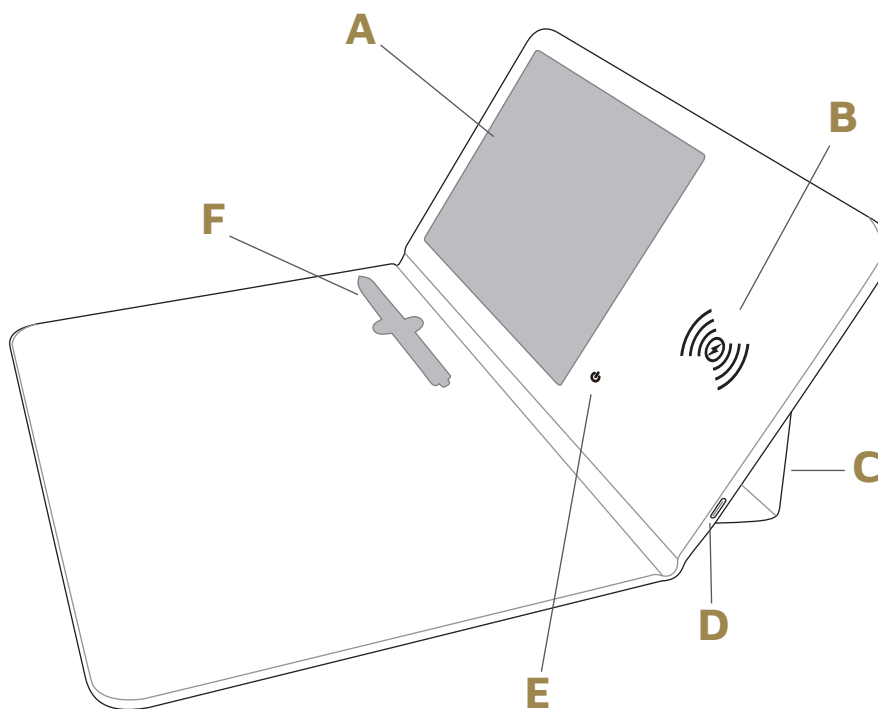

**M** LEVELD

**Levelo**

**POWERDECK 3 In 1 Wireless  
Charging Mouse & Writing Pad**

SKU: LVLDPMPGY

# **Table of Contents**

<b>Features</b>	<b>2</b>
<b>Schematic View</b>	<b>2</b>
<b>Specifications</b>	<b>3</b>
<b>Instructions for Use</b>	<b>3</b>
<b>Package Contents</b>	<b>4</b>
<b>Attention</b>	<b>4</b>
<b>Warranty</b>	<b>5</b>
<b>Contact Us</b>	<b>5</b>

## Features

1. The product comes equipped with a writing pen, enhancing your note-taking and sketching experience directly on the device.
2. Features an 8-inch LCD display, offering ample space and clarity for viewing and interacting with content.
3. Includes a slim 6.5mm integrated mouse pad that provides a smooth, streamlined surface for mouse navigation.
4. Equipped with a wireless charging capability, allowing you to charge compatible devices conveniently without the need for cables.
5. The device is designed to be portable, making it easy to carry with you for use on the go.
6. This feature allows the device to be folded, enhancing its portability and making it easy to store when not in use.

## Schematic View

**A.** Writing Pad

**B.** Wireless Charging Area

**C.** Holder

**D.** Power Interface

**E.** Reset Button

**F.** Pen Slot