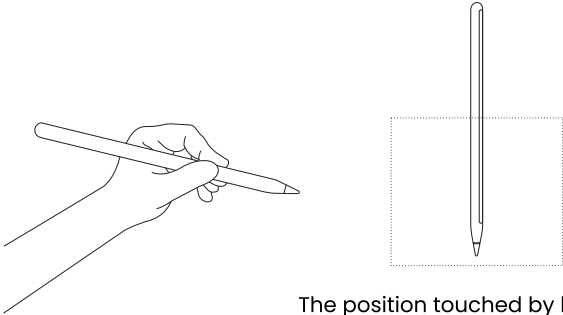

LEVELD

SKYWRITE

VERSA STYLUS PEN

MODEL : LVSTPNBK - LVSTPNWH

Stylus pen

Replace the tip

Magnetically attach to iPad Pro to turn on, charge and store

Please keep the Bluetooth connection when using the stylus pen ,otherwise the stylus pen will shutdown automatically .

When the stylus pen can'tbe waked up by youriPad
Please use this charging pad to wake itup

When you touch the pen with your hand, turn it on.
When the pen leaves your hand, it will automatically turn off after about 2 minutes

The position touched by hand
can immediately turn on the machine

Specifications

Physical Size	166mm x8.9mm* 8.5mm
Weight	15.5g+2g
Nib size	5mm
Battery type	li-polymer battery
Battery capacity	70mAh
Working Time	10 hours≈
Charging Time	90min≈
Temperature	-10°c ~ + 35° c