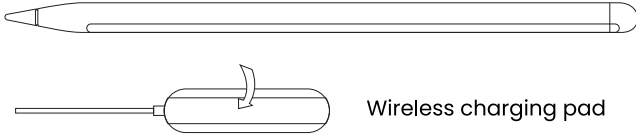

LEVELD

SKYWRITE

VERSA STYLUS PEN

MODEL : LVSTPNBK - LVSTPNWH

Stylus pen

Replace the tip

Magnetically attach to iPad Pro to turn on, charge and store

Please keep the Bluetooth connection when using the stylus pen ,otherwise the stylus pen will shutdown automatically .

When the stylus pen can'tbe waked up by youriPad
Please use this charging pad to wake itup

When you touch the pen with your hand, turn it on.
When the pen leaves your hand, it will automatically turn off after about 2 minutes

The position touched by hand
can immediately turn on the machine

Specifications

Physical Size	166mm x8.9mm* 8.5mm
Weight	15.5g+2g
Nib size	5mm
Battery type	li-polymer battery
Battery capacity	70mAh
Working Time	10 hours≈
Charging Time	90min≈
Temperature	-10°c ~ + 35° c