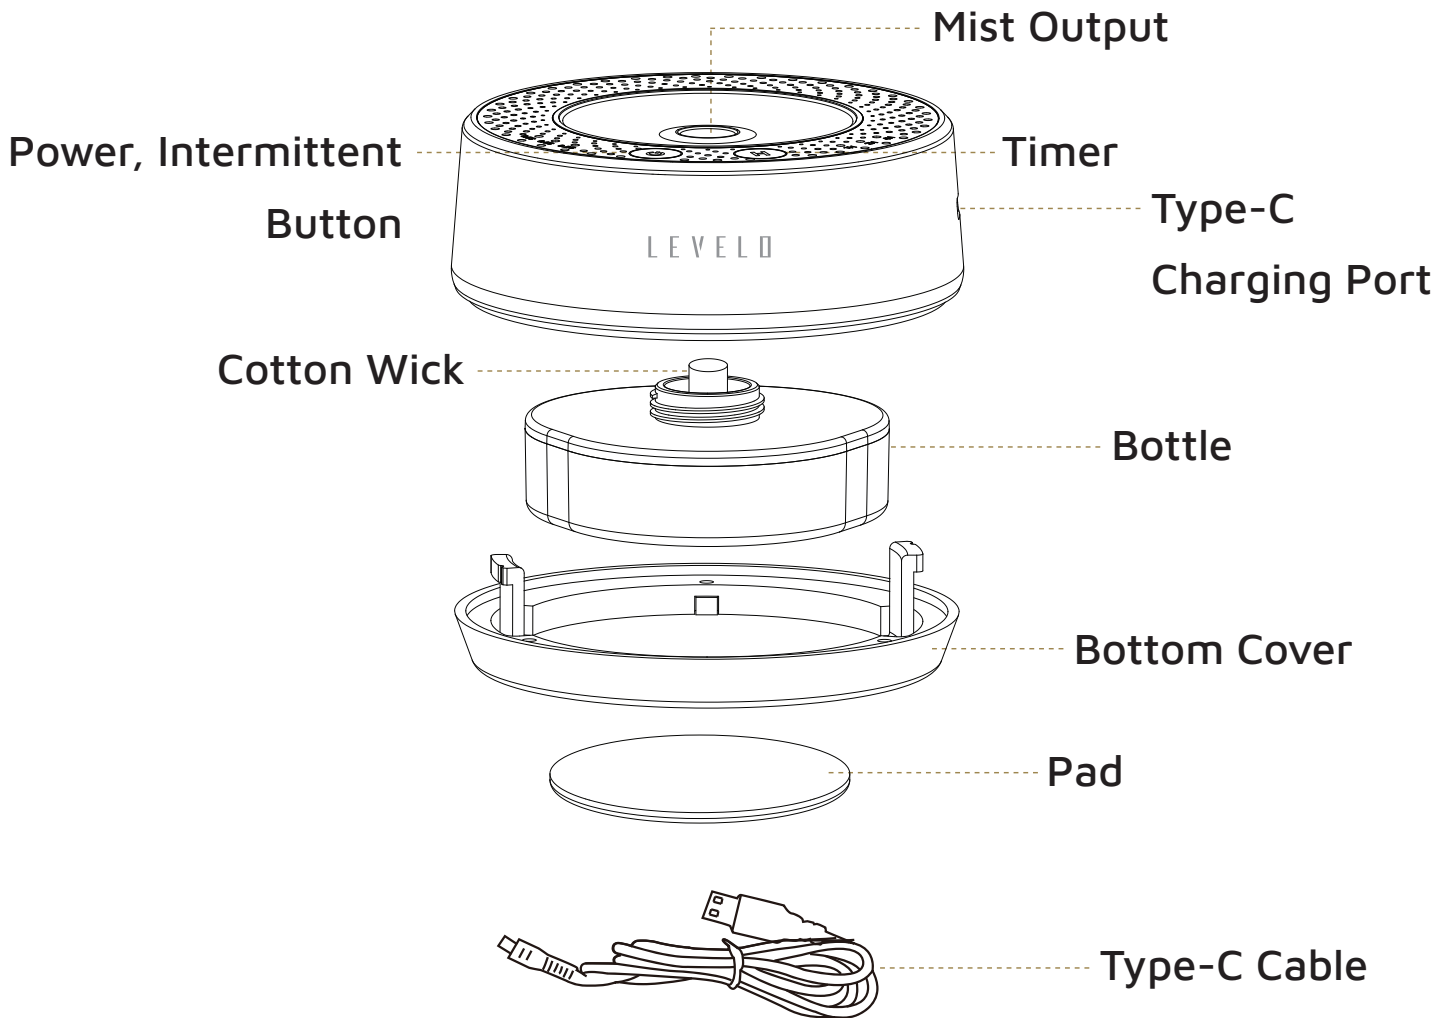

# **Table of Contents**

<b>Schematic View</b>	<b>2</b>
<b>Instruction for Use</b>	<b>2</b>
<b>Car Mode Function</b>	<b>4</b>
<b>Indicator Light Guide</b>	<b>5</b>
<b>Specifications</b>	<b>5</b>
<b>Warning</b>	<b>5</b>
<b>Disposal</b>	<b>6</b>
<b>Warranty</b>	<b>7</b>
<b>Contact Us</b>	<b>7</b>

## Schematic View

## Instruction for Use

1. Hold the base of the diffuser with your hands and rotate it counterclockwise.
2. Hold the bottle and rotate the diffuser clockwise to detach the bottle.
3. Remove the cotton wick. Fill the bottle with your preferred essential oil.
4. After refilling, reinsert the cotton wick and reattach the bottle to the diffuser.