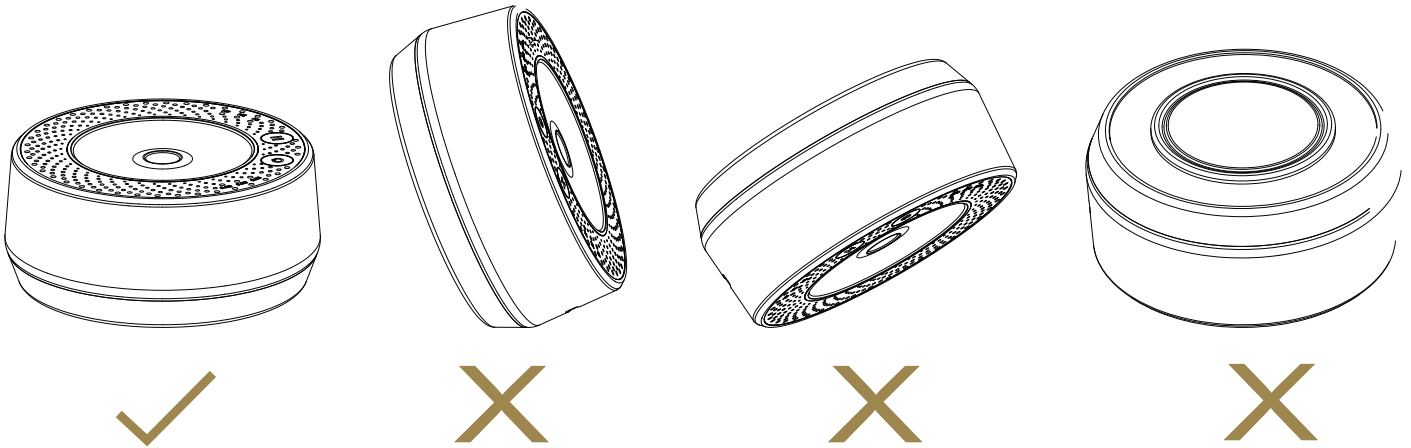

be damaged, resulting in permanent damage to the product.

2. Do not modify or disassemble this product; doing so will void the warranty.

3. Do not use this product when the temperature is either too high (above 50°C) or too low (below 10°C).

4. Please turn off the power switch when changing the oil.

5. Keep out of the reach of children and pets.