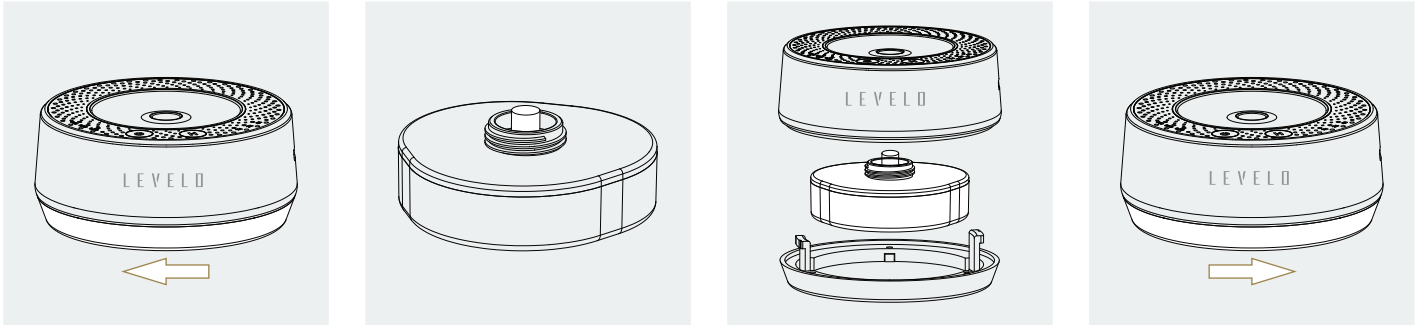

Note: When using the diffuser for the first time or after the essential oil has been depleted, refer to the images for instructions on how to replace the essential oil. If replacing essential oils before the current supply is depleted, ensure the diffuser remains upright.

5. Press the on/off (⏻) button gently for one second to turn on the diffuser. The button (⏻) will light up green, indicating the diffuser is active. To turn it off, simply press the on/off (⏻) button again for one second.

6. Upon turning on the diffuser, the default spray duration is set to 0.2 seconds. To adjust the spray interval, lightly tap the on/off button to cycle through the options of 0.5, 0.2, or 0.8 seconds. The spray time indicator will illuminate blue.